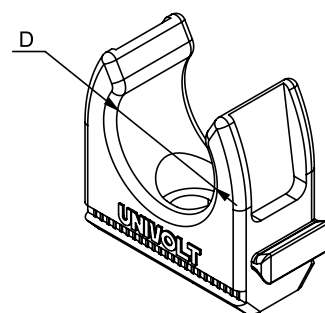

# Data sheet

ID	<b>CL GY</b>
Description	clip, interlinkable
Properties	for fixation of rigid or pliable conduits on various surfaces, mounting possible with nails, screws or DSD plugs
Colour	grey, similar to RAL 7037

Art. no.	Suitable for pipe diameter	Small Package	Large Package
082 210	16 mm	100 pc	3200 pc
082 177	20 mm	100 pc	2400 pc
082 214	25 mm	100 pc	1600 pc
082 218	32 mm	100 pc	1600 pc
082 222	40 mm	50 pc	800 pc
082 595	50 mm	50 pc	600 pc
082 599	63 mm	25 pc	300 pc

## Further technical details

Details	
Closed	True
Tackable	True
Max. number of tubes	1
Type of fastening	Screw hole
With inlay	False
Material	PVC-U