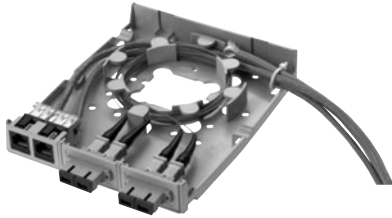

FiberExpress Outlets

MDVO Multimedia Outlet Boxes & Modules and Multi-User Outlet Boxes

A0643205 MDVO Multimedia Outlet Box, shown here as terminated