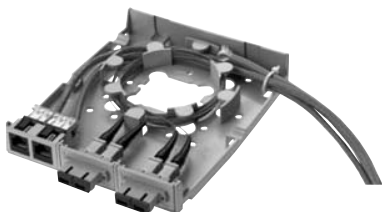

FiberExpress Outlets

MDVO Multimedia Outlet Boxes & Modules and Multi-User Outlet Boxes

A0643205 MDVO Multimedia Outlet Box, shown here as terminated