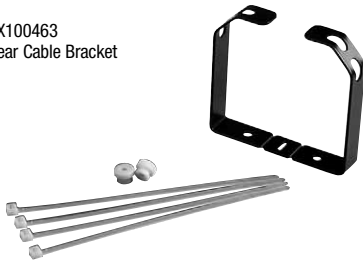

Open Frame Rack Accessories & Cable/Cord Management Units

Ring Panels, Organizer Trays, Brackets & Patch Cord Channel

AX100249 Organizer Tray, 3U

AX100463 Rear Cable Bracket

AX101173 Cable Tie Bar

AX100789 Cable Support Bracket

AX100793 Patch Cord Organizer Channel

A0396695 Organizer Ring Panel, 2U

A0644488 Organizer Panel, 1U

Open Frame Rack Cable and Patch Cord Management

The open frame rack cable and patch cord management accessories can be used with patch panels in open frame racks for distribution cable and patch cord organization, routing and protection. They allow easier cord access and simplify moves, additions and changes.

Description	Mounting	Belden Part Number
Organizer Ring Panel, Grey	2U	A0396695
Organizer Ring Panel, Black	2U	A0403977
Organizer Panel, Grey	1U	A0644488
Organizer Panel, Black	1U	A0644489
Organizer Panel, Grey	2U	A0644490
Organizer Panel, Black	2U	A0644492
Organizer Tray, Grey	3U	AX100248
Organizer Tray, Black	3U	AX100249
Rear Cable Bracket, Grey	-	AX100462
Rear Cable Bracket, Black	-	AX100463
Cable Support Bracket, Grey	0U	AX100788
Cable Support Bracket, Black	0U	AX100789
Patch Cord Organizer Channel, Grey	1U	AX100792
Patch Cord Organizer Channel, Black	1U	AX100793
Patch Cord Organizer Channel, Grey	2U	AX100794
Patch Cord Organizer Channel, Black	2U	AX100795
Patch Cord Organizer Channel, Grey	4U	AX100796
Patch Cord Organizer Channel, Black	4U	AX100797
Cable Tie Bar, Black	0U	AX101173