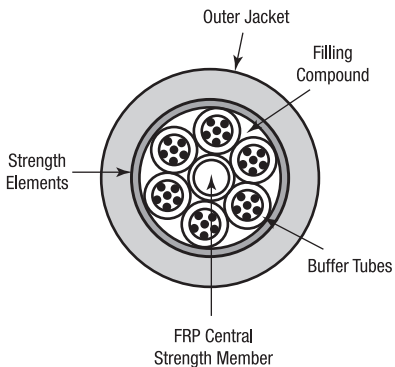

Features & Benefits

- Available in sizes from 2 to 144 fibers
- Jelly filled (non-dripping and silicon-free) loose tubes with primary coated optical fibers ($\text{Ø } 250 \pm 15 \mu\text{m}$)
- Full dielectric construction, no grounding required
- Installation-friendly thanks to the cable core which is kept free of grease (dry interstices) for GBR types
- Rodent protected by means of Glass Yarn Strength Elements
- Length marking in meters for easy determination of the cable length

Specifications

IEC 60794-1-2

Crush Resistance (E3):	20 kN/m
Min. Bend Radius dynamic (E6):	20 x Ø
Min. Bend Radius static (E11):	15 x Ø
Min. Bend Radius fibers:	25 mm
Temperature Range (F1):	
- Transport/Storage	-30°C to +70°C
- Installation	-5°C to +50°C
- Operation	-30°C to +70°C
Watertightness (F5):	Pass

Cross Section

GBR

GDR

Characteristics

Loose Tube	Fiber Count	Diameter Tube (mm)	Max. Fibers per Tube	Water Tightness in Core	Diameter (mm)	Weight (kg/km)	Tensile Strength (short term) N	Tensile Strength (permanent) N	Fire Load (kJ/m)
IEC 60794-1-2							E1	E1	
GBRG*xx	6 to 36	1.9	6	Dry	11.8	105	6000	3000	3200
GDRG*xx	6 to 36	1.9	6	Filled	11.8	107	6000	3000	3600
GBRD*xx	12 to 72	2.5	12	Dry	13.7	145	7000	3500	4600
GDRD*xx	12 to 72	2.5	12	Filled	13.7	147	7000	3500	5000
GBRE*xx	84 to 96	2.5	12	Dry	15.3	170	8000	4000	4900
GDRE*xx	84 to 96	2.5	12	Filled	15.3	174	8000	4000	5500
GBRF*xx	108 to 144	2.5	12	Dry	18.5	248	8000	4000	7700
GDRF*xx	108 to 144	2.5	12	Filled	18.5	254	8000	4000	8600