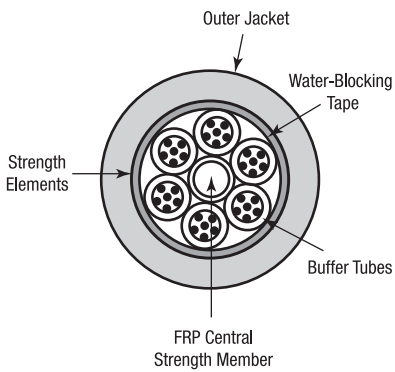

Features & Benefits

- Available in sizes from 2 to 144 fibers
- Jelly filled (non-dripping and silicon-free) loose tubes with primary coated optical fibers ($\text{Ø } 250 \pm 15 \mu\text{m}$)
- Full dielectric construction, no grounding required
- Installation-friendly thanks to the cable core which is kept free of grease (dry interstices) for GBR types
- Rodent protected by means of Glass Yarn Strength Elements
- Length marking in meters for easy determination of the cable length

Specifications

IEC 60794-1-2

Crush Resistance (E3):	20 kN/m
Min. Bend Radius dynamic (E6):	20 x Ø
Min. Bend Radius static (E11):	15 x Ø
Min. Bend Radius fibers:	25 mm
Temperature Range (F1):	
- Transport/Storage	-30°C to +70°C
- Installation	-5°C to +50°C
- Operation	-30°C to +70°C
Watertightness (F5):	Pass

Cross Section

GBR

GDR

Characteristics

Loose Tube	Fiber Count	Diameter Tube (mm)	Max. Fibers per Tube	Water Tightness in Core	Diameter (mm)	Weight (kg/km)	Tensile Strength (short term) N	Tensile Strength (permanent) N	Fire Load (kJ/m)
IEC 60794-1-2							E1	E1	
GBRG*xx	6 to 36	1.9	6	Dry	11.8	105	6000	3000	3200
GDRG*xx	6 to 36	1.9	6	Filled	11.8	107	6000	3000	3600
GBRD*xx	12 to 72	2.5	12	Dry	13.7	145	7000	3500	4600
GDRD*xx	12 to 72	2.5	12	Filled	13.7	147	7000	3500	5000
GBRE*xx	84 to 96	2.5	12	Dry	15.3	170	8000	4000	4900
GDRE*xx	84 to 96	2.5	12	Filled	15.3	174	8000	4000	5500
GBRF*xx	108 to 144	2.5	12	Dry	18.5	248	8000	4000	7700
GDRF*xx	108 to 144	2.5	12	Filled	18.5	254	8000	4000	8600