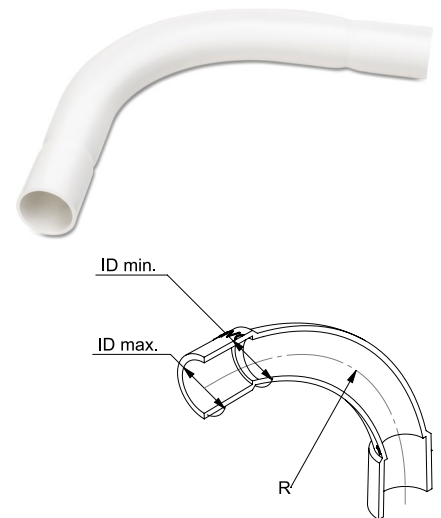

# Data sheet

ID	<b>NB WH</b>
Description	normal bend
Properties	for the connection of rigid conduits in an angle of 90°, especially für enclosed installations
Colour	white, similar to RAL 9010

Art. no.	For nominal tube diameter	Small Package	Large Package
009 226	16 mm	25 pc	300 pc
009 227	20 mm	25 pc	200 pc
009 228	25 mm	10 pc	80 pc
009 229	32 mm	50 pc	-
009 230	40 mm	35 pc	-

## Further technical details

Details	
Halogen free	False
Model	Plug-in
With inspection opening and cover	False
Surface polished	False
Brushed surface	False
Material	PVC-U