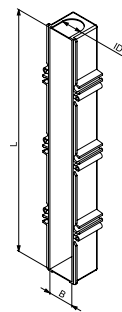

Data sheet

ID	S 1
Description	recess rail, halogen-free
Properties	interlinkable, keeps conduit ends clear for installation transitions between ceilings and walls, installation height 35 mm
Colour	orange, similar to RAL 2004
Usage	concrete construction

Art. no.	Outlet length	Outlet width	Outlet diameter	Small Package	Large Package
021 170	300 mm	42 mm	25 mm	50 pc	-

Further technical details

Details	
Type of cable	Pipe
Mounting method	Concrete
Self-adhesive	
With plug and screw hook	False
With screw hook	False
Material	PE