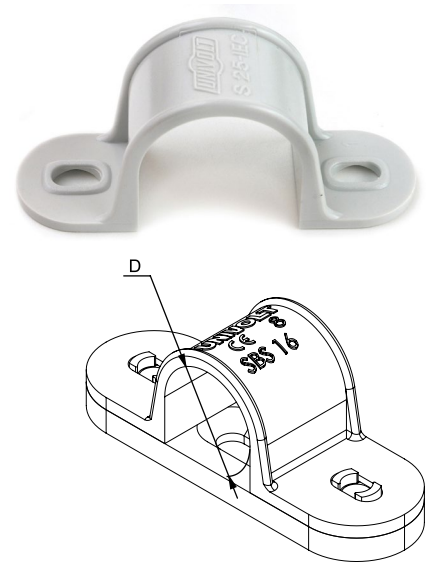

Data sheet

ID	S LG
Description	saddle, with two fixing holes
Properties	for mounting of rigid or pliable conduits with screws \varnothing 4 mm
Colour	light grey, similar to RAL 7035

Art. no.	Suitable for pipe diameter	Small Package	Large Package
020 578	16 mm	100 pc	3200 pc
020 579	20 mm	50 pc	1600 pc
020 580	25 mm	100 pc	1600 pc
020 581	32 mm	100 pc	800 pc
020 582	40 mm	50 pc	400 pc
020 583	50 mm	50 pc	400 pc
020 584	63 mm	25 pc	200 pc

Further technical details

Details	
Closed	True
Tackable	False
Max. number of tubes	1
Type of fastening	Screw hole
With inlay	False
Material	PVC-U