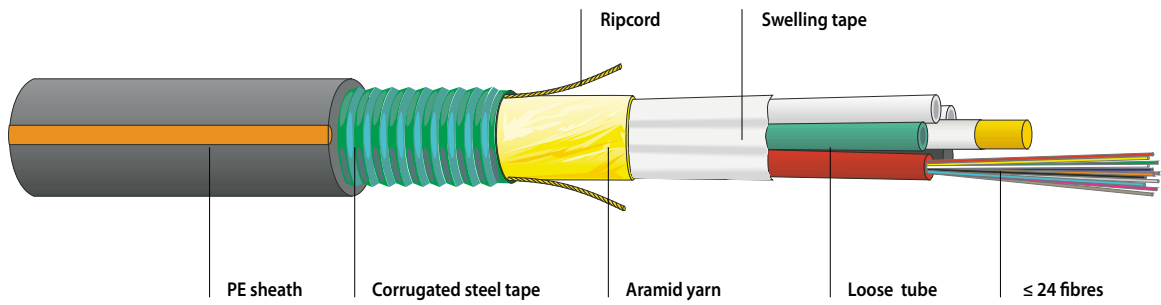

**FIBRE OPTIC OUTDOOR CABLES**

**FO Outdoor wbKWT HP / A-DQ(ZN)(SR)2Y**

**HighP**

dry interstices, water resistant,  
corrugated steel tape, rodent proof

**PRODUCT INFORMATION**

**FEATURES**

Robust fibre optic outdoor cable with multiple loose tubes.  
Installation friendly dry construction.  
Optimal rodent protection due to corrugated steel tape.  
High tensile strength, easy to lay.  
Optimised for installation in and blowing into ducts.

**APPLICATION**

For pulling in or blowing through ducts.  
Suitable for laying in cable platforms, cable shafts and even in complex cable trays, particularly where a reliable rodent protection is required.  
Direct burial.

**OPTICAL CHARACTERISTICS**

The cables are available with different types of optical fibre (see fibre data sheets).

**MECHANICAL CHARACTERISTICS**

Temperature range	storage:	-40 / +70°C	IEC 60794-1-2 F1
	during installation:	-10 / +50°C	
	in operation:	-40 / +60°C	
Tensile performance:	IEC 60794-1-2 E1		
Crush resistance:	IEC 60794-1-2 E3		
Impact:	IEC 60794-1-2 E4		
Repeated bending:	IEC 60794-1-2 E6		
Torsion:	IEC 60794-1-2 E7		
Bend:	IEC 60794-1-2 E11		
Water penetration:	IEC 60794-1-2 F5		