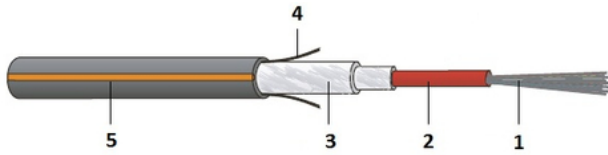

FO Outdoor ZGGT BL / A-DQ(ZN)B2Y

Basic Line Euroclass Fca
 central loose tube, metal-free,
 longitudinally watertight, rodent protection

- 1 ≤ 24 fibres
- 2 Loose tube
- 3 Glass armour
- 4 Ripcord
- 5 HDPE sheath

APPLICATION

For pulling in or blowing through ducts.
 Suitable for laying in cable platforms and cable shafts/trays.
 Direct burial.

OPTICAL PROPERTIES

The cables are available with different types of optical fibre (see fibre data sheets).

VERSIONS

Article No.	DoP	Product	Reaction to fire (Euroclass)	Number of fibres	Loose Tubes	Sheath colour	Fibre type	Sheath Ø [mm]	Weight [kg/km]	Bending radius [mm]	Tensile load [N]	Crush resistance continuous [N]	Crush resistance short term [N]	Fire load [kWh/m]	PU
19613400FZ		FO Outdoor BL 1x2	Fca	2	1	black	E9/125 G.652.D OS2	7.3	48	110	1000	2000	5000	0.418	by the metre
19129200FZ		FO Outdoor BL 1x4	Fca	4	1	black	E9/125 G.652.D OS2	7.3	48	110	1000	2000	5000	0.418	by the metre
19125600FZ		FO Outdoor BL 1x6	Fca	6	1	black	E9/125 G.652.D OS2	7.3	48	110	1000	2000	5000	0.418	by the metre
19118800FZ		FO Outdoor BL 1x6	Fca	6	1	black	G50/125 OM3	7.3	48	110	1000	2000	5000	0.418	by the metre
18650000FZ		FO Outdoor BL 1x8	Fca	8	1	black	E9/125 G.652.D OS2	7.3	48	110	1000	2000	5000	0.418	by the metre
19019200FZ		FO Outdoor BL 1x12	Fca	12	1	black	E9/125 G.652.D OS2	7.3	48	110	1000	2000	5000	0.418	by the metre