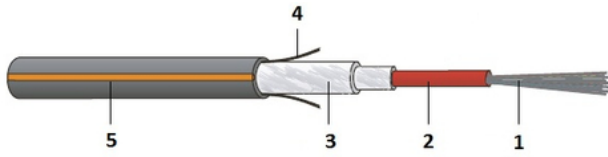

FO Outdoor ZGGT BL / A-DQ(ZN)B2Y

Basic Line Euroclass Fca
central loose tube, metal-free,
longitudinally watertight, rodent protection

- 1 ≤ 24 fibres
- 2 Loose tube
- 3 Glass armour
- 4 Ripcord
- 5 HDPE sheath

APPLICATION

For pulling in or blowing through ducts.
Suitable for laying in cable platforms and cable shafts/trays.
Direct burial.

OPTICAL PROPERTIES

The cables are available with different types of optical fibre (see fibre data sheets).

VERSIONS

Article No.	DoP	Product	Reaction to fire (Euroclass)	Number of fibres	Loose Tubes	Sheath colour	Fibre type	Sheath Ø [mm]	Weight [kg/km]	Bending radius [mm]	Tensile load [N]	Crush resistance continuous [N]	Crush resistance short term [N]	Fire load [kWh/m]	PU
19613400FZ		FO Outdoor BL 1x2	Fca	2	1	black	E9/125 G.652.D OS2	7.3	48	110	1000	2000	5000	0.418	by the metre
19129200FZ		FO Outdoor BL 1x4	Fca	4	1	black	E9/125 G.652.D OS2	7.3	48	110	1000	2000	5000	0.418	by the metre
19125600FZ		FO Outdoor BL 1x6	Fca	6	1	black	E9/125 G.652.D OS2	7.3	48	110	1000	2000	5000	0.418	by the metre
19118800FZ		FO Outdoor BL 1x6	Fca	6	1	black	G50/125 OM3	7.3	48	110	1000	2000	5000	0.418	by the metre
18650000FZ		FO Outdoor BL 1x8	Fca	8	1	black	E9/125 G.652.D OS2	7.3	48	110	1000	2000	5000	0.418	by the metre
19019200FZ		FO Outdoor BL 1x12	Fca	12	1	black	E9/125 G.652.D OS2	7.3	48	110	1000	2000	5000	0.418	by the metre