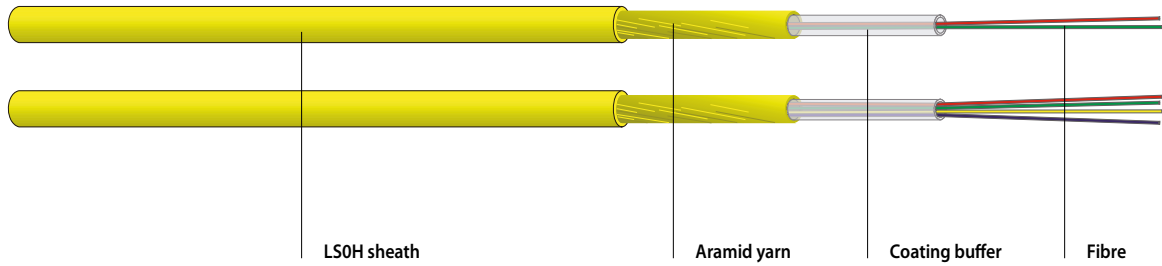

**FIBRE OPTIC INDOOR CABLES**

**FO Indoor FTTH / I-M(ZN)H**

2.2 mm, LSOH

Coating buffer

flame retardant - IEC 60332.1

in accordance with IEC 60794-2-20

**PRODUCT INFORMATION**

**FEATURES**

Easy handling fibre optic cable with 2 or 4 optical fibres.  
 Very small outer diameter (2.2 mm) due to innovative coating buffer.  
 Flame retardant halogen-free LSOH sheath. Very low fire load.  
 Robust sheath for easy installation into tube systems occupied by other cables.

**APPLICATION**

Indoor cabling for Fibre to the Home (FTTH) applications.  
 Indoor cabling for data network and building automation applications.  
 Connection cable between building entry point (BEP) and FO data outlet.  
 Suitable for laying in cable trays, ducts and vertical shafts.  
 Can be spliced in wall mounted distribution boxes and in FO data outlets.

**GENERAL CHARACTERISTICS**

Sheath colour: yellow, RAL 1021  
 Imprint: DATWYLER «cable type» «Datwyler designation» «DIN designation»  
 «no. of fibres» «fibre type» «add. text» «batch no.» «meter marks»