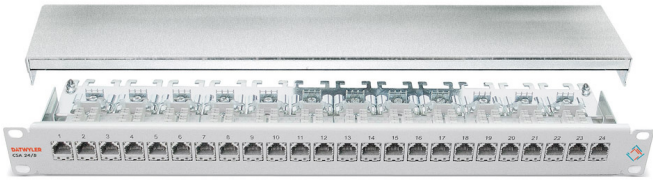

Patch panel CSA Plus 24/8

shielded, loaded with 24 RJ45 jacks, Category 6_A (IEC)
suitable for 10GBase-T

Patch panel CSA Plus 24/8 Cat.6A (IEC), shielded

Description

Shielded 19"/1U patchpanel for the transmission of digital and analogues voice, video and data signals.

When used together with Cat.6A, 7 or 7A data cables the patch panel is suitable for all applications up to Class EA (500 MHz), including 10-gigabit Ethernet.

Designed to keep the electromagnetic influence of adjacent data cables as small as possible and to fulfil the required Alien Crosstalk limit values.

Applicable for Power over Ethernet (PoE) / PoE+ in accordance with IEEE 802.3at.

Versions

Material number	Product	Outer dimensions	Colour	Weight [kg]	Packing unit
417980	Patch panel CSA Plus 24/8 with 24x RJ45 jack Cat.6 _A (IEC)	1 U	light grey	1.8 kg	1 pc.