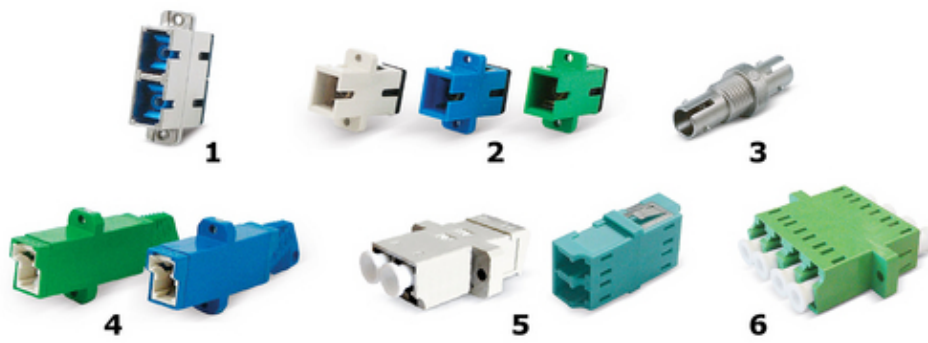

FO adapters
FO couplers

- 1 SC-Duplex
- 2 SC-Simplex
- 3 ST
- 4 LSH
- 5 LC-Duplex
- 6 LC/APC Quad

PRODUCT INFORMATION

FO adapter	Fibre type	Sleeve	Cover material	Colour	Mounting	2 pieces M2 screws	PU	Article No.
ST	MM/SM	ceramic	metal		D hole		1 pc.	1414886
SC/APC	SM	ceramic	polymer	green	flange	without	1 pc.	418506
SCD	MM	PB	polymer	beige	flange	without	1 pc.	418507
SCD	MM	ceramic	polymer	beige	flange	without	1 pc.	418508
SCD	MM	PB	polymer	turquoise	flange	without	1 pc.	418509
SCD	MM	ceramic	polymer	turquoise	flange	without	1 pc.	418510
SCD	MM	PB	polymer	violet	flange	without	1 pc.	418534
SCD	MM	ceramic	polymer	violet	flange	without	1 pc.	418532
SCD	SM	ceramic	polymer	blue	flange	without	1 pc.	418511
SCD/APC	SM	ceramic	polymer	green	flange	without	1 pc.	418512
LCD	MM	ceramic	polymer	beige	flange	without	1 pc.	418513
LCD	MM	ceramic	polymer	turquoise	flange	without	1 pc.	418516
LCD	MM	ceramic	polymer	violet	flange	without	1 pc.	418531
LCD	SM	ceramic	polymer	blue	flange	without	1 pc.	418514
LCD/APC	SM	ceramic	polymer	green	flange	without	1 pc.	418515
LCD	MM	ceramic	polymer	beige	without flange	without	1 pc.	418525 ¹⁾
LCD	SM	ceramic	polymer	blue	without flange	without	1 pc.	418526 ¹⁾
LCD/APC	SM	ceramic	polymer	green	without flange	without	1 pc.	418527 ¹⁾
LCD	MM	ceramic	polymer	turquoise	without flange	without	1 pc.	418528 ¹⁾
LCD	MM	ceramic	polymer	violet	without flange	without	1 pc.	418533 ¹⁾
LCQ	MM	ceramic	polymer	beige	flange	without	1 pc.	418517
LCQ	MM	ceramic	polymer	turquoise	flange	without	1 pc.	418518
LCQ	MM	ceramic	polymer	violet	flange	without	1 pc.	418530
LCQ	SM	ceramic	polymer	blue	flange	without	1 pc.	418519
LCQ/APC	SM	ceramic	polymer	green	flange	without	1 pc.	418520
SCD	MM	PB	metal		flange	yes	1 pc.	418521
SCD	MM	ceramic	metal		flange	yes	1 pc.	418522
SCD	SM	ceramic	metal		flange	yes	1 pc.	418523
SCD/APC	SM	ceramic	metal		flange	yes	1 pc.	418524
FC/PC	MM/SM	ceramic	metal		D hole		1 pc.	1412762
LSH/APC-M adapter, without frame, with laser protection	SM	ceramic	polymer	green	flange with thread	yes	12 pcs.	418542 ²⁾
Frame for LSH adapter			polymer	green			12 pcs.	418541
Frame for LSH adapter			polymer	black			12 pcs.	417854
LSH-M adapter, without frame, with laser protection	SM	ceramic	polymer	blue	flange with thread	yes	12 pcs.	418543 ²⁾
Frame for LSH adapter			polymer	blue			12 pcs.	418544
LSH-M adapter, without frame, with laser protection	MM	ceramic	polymer	beige	flange with thread	yes	12 pcs.	418536 ²⁾
Frame for LSH adapter			polymer	orange			12 pcs.	418537
Frame for LSH adapter			polymer	turquoise			12 pcs.	418538
Frame for LSH adapter			polymer	violet			12 pcs.	418539
Frame for LSH adapter			polymer	beige			12 pcs.	418540