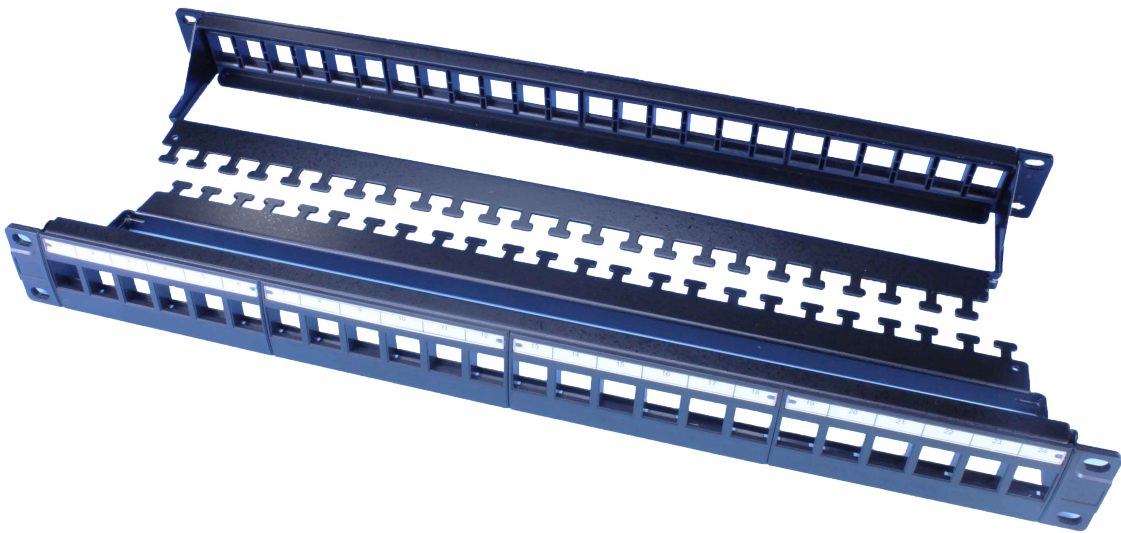

## ON-PLKP-24XRM Horizontal 19"-1U Unload Patch Panel, For Keystone Insert, w/h Plastic Plate, 24 Ports

---

Operation Temperature : -40°C ~ +70°C

### Materials

Front Plate	Fireproof ABS UL-94V0
Panel	Metal (SPCC)
Cable Management	Metal (SPCC)