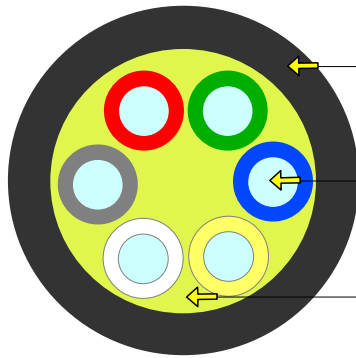

Black FR-LSZH outer jacket, UV stable
(Other jacket colour available on request)

Optical fibre

Waterblocking Aramid yarn

Recommended clamp
TELENCO Code 7593

The picture represents a cable with 6 fibres

Mechanical and environmental properties

Test	Value	Unit	Method
Cable outer diameter	1-6F	3,0 ± 0,3	mm EN 60811-203
	8-12F	3,4 ± 0,5	
	16F	3,7 ± 0,5	
	24F	4,0 ± 0,5	
Cable weight	2 – 6F	10	kg/km
	8 – 12F	12	
	16F	13,5	
	24F	15,5	
Outer jacket thickness	0,8	mm	
Max. tensile strength	500	N	EN 60794-1-21-E1
Crush resistance test	1000	N	EN 60794-1-21-E3
Impact resistance test	5	Nm	EN 60794-1-21-E4
Min. bend radius (no load)	10	× OD	EN 60794-1-21-E11a
Min. bend radius (load)	12	× OD	EN 60794-1-21-E11b
Temperature range	Installation	-5 to + 50	°C EN 60794-1-22-F1
	Operation	-20 to + 60	
	Storage	-20 to + 60	
Fire properties – Flammability	pass		EN 60332-3-22 (cat.A)
Fire properties – Acid gases	pass		EN 60754-1
	pass		EN 60754-2
Fire properties – Smoke density	pass		EN 61034-1
	pass		EN 61034-2

Fibre colour coding

According to IEC 60304

1	Red	7	Brown	13	Red*	19	Brown*
2	Green	8	Violet	14	Green*	20	Violet*
3	Blue	9	Turquoise	15	Blue*	21	Turquoise*
4	Yellow	10	Black	16	Yellow*	22	Natural*
5	White	11	Orange	17	White*	23	Orange*
6	Grey	12	Pink	18	Grey*	24	Pink*

* with black rings

Other fibre colour sequences available on request

Fibre type

Single mode fiber 9/125 G.657

See the Fibre Specification sheet

Packing

Depending on ordered put-up lengths

Drop Cable